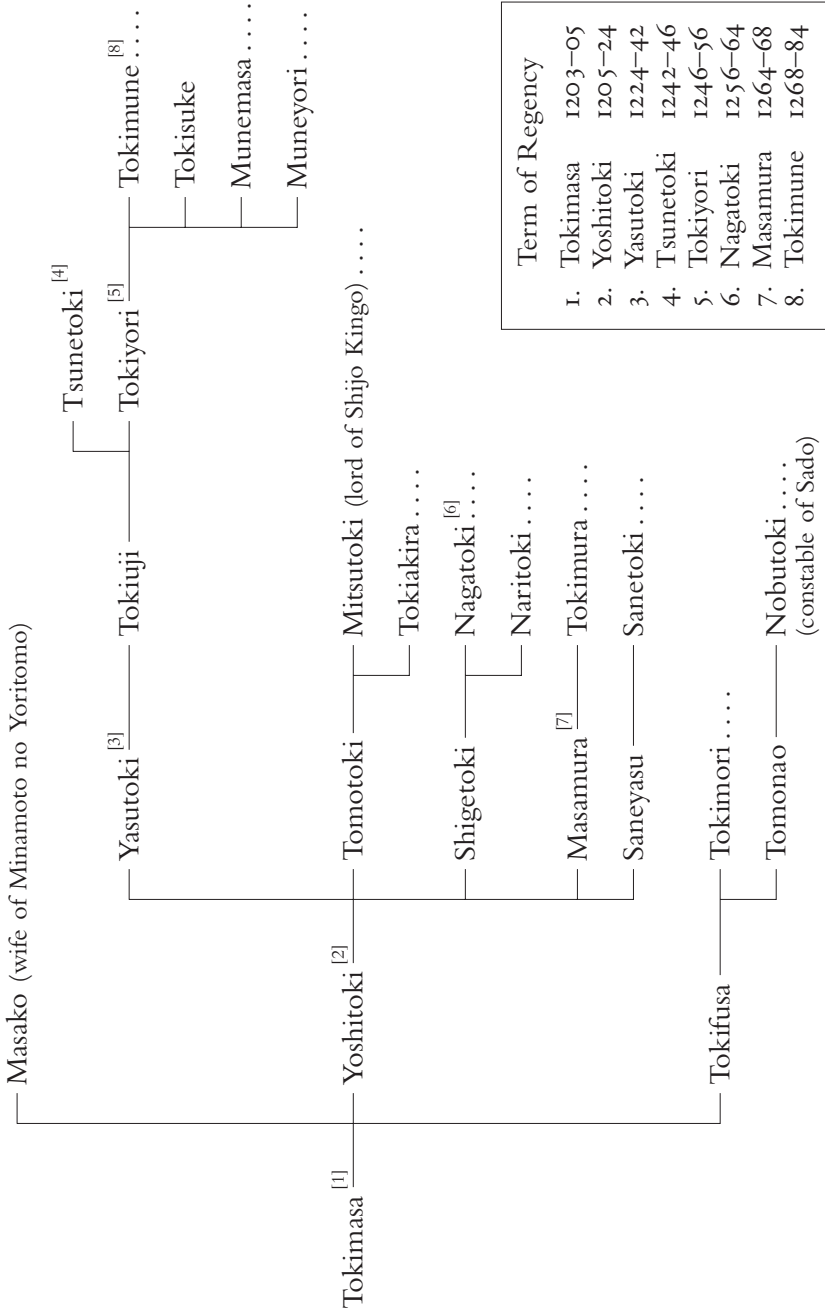

# Appendix L: Genealogy of the Hojo Clan

The numbers in brackets show the order in the lineage of regency.

Term of Regency	
1. Tokimasa	1203-05
2. Yoshitoki	1205-24
3. Yasutoki	1224-42
4. Tsunetoki	1242-46
5. Tokiyori	1246-56
6. Nagatoki	1256-64
7. Masamura	1264-68
8. Tokimune	1268-84